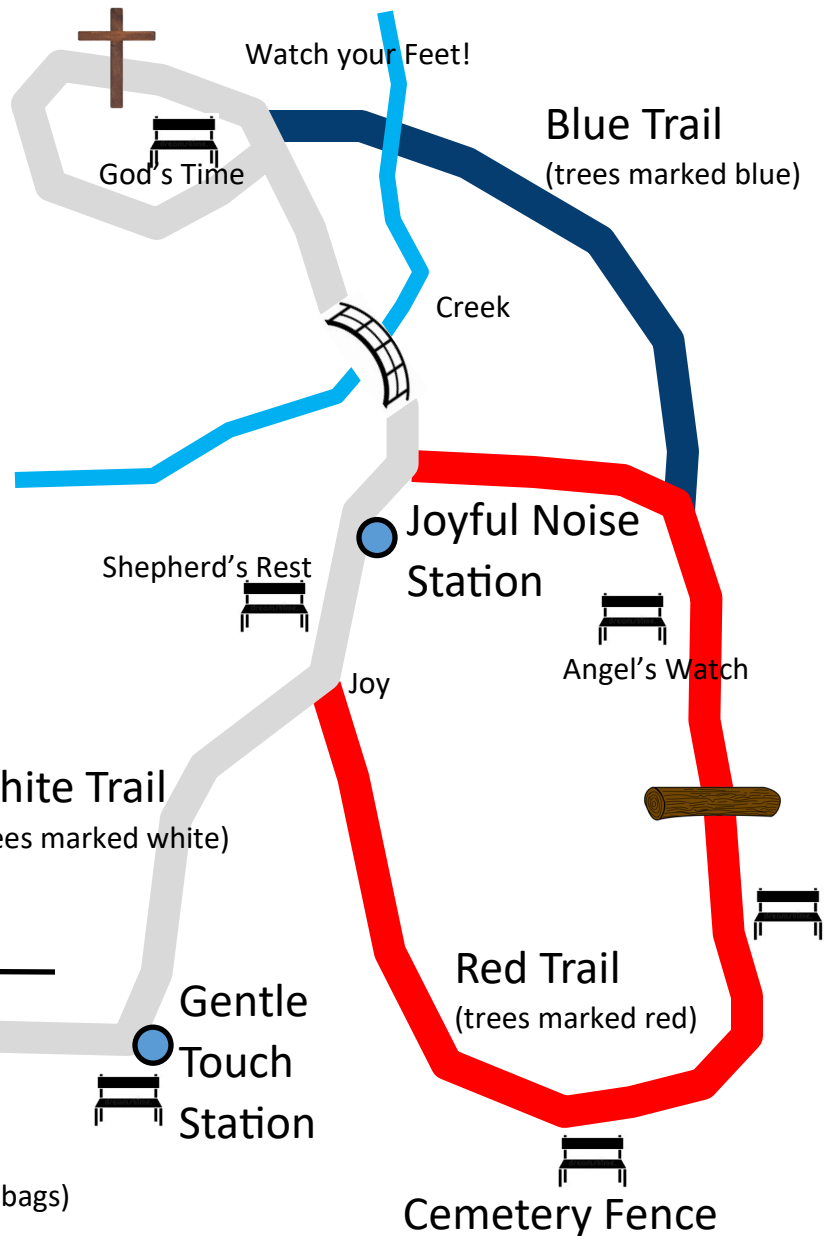

CREEKSIDE TRAIL

Union Road