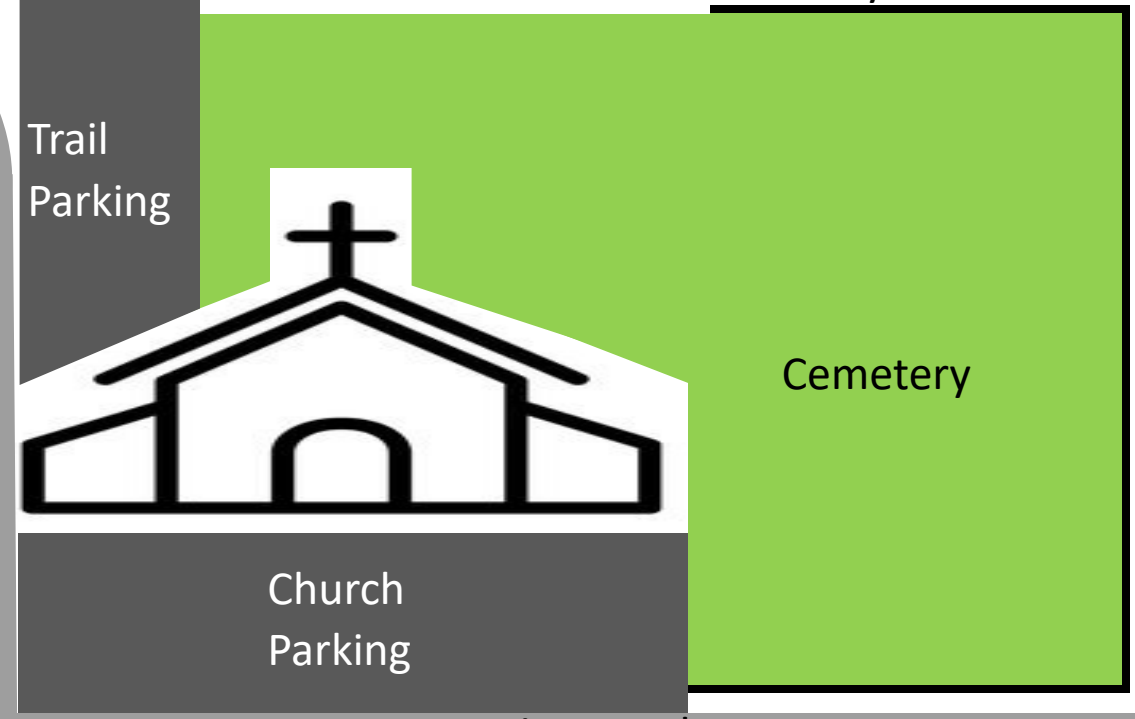

CREEKSIDE TRAIL

Union Road